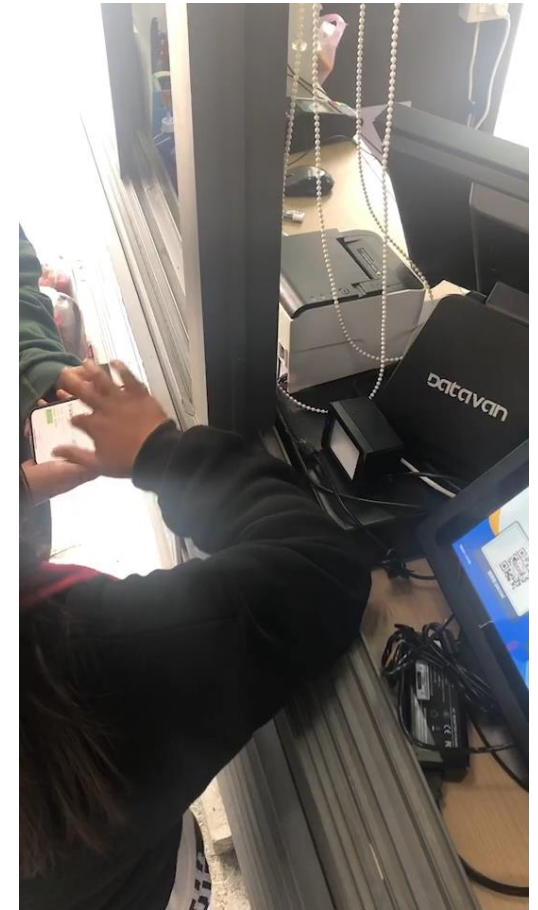

Onsite Point of

KIOSK

APP

Validation Machine
(print physical tickets)

Validation Machine @
National Palace Museum

Validation Machine @
Scenic Area

Turnstiles